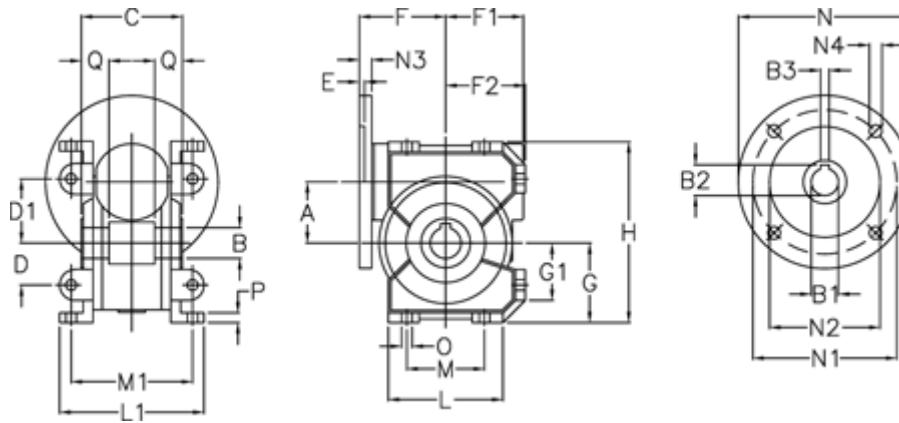

Data Sheet

Article number: 3918044046022

Description: Worm gear with st. steel hollow shaft
VF 44 EP-U-46- 63B5

Measures

a	= 44.6	E	= 2.0	L	= 80	N4	= 9.5
B	= 18	F	= 65	L1	= 100.0	O	= 8.5
B1 E7	= 11	F1	= 54	M	= 52	P	= 8
B2	= 12.8	F2	= 55.0	M1	= 81.0	Q	= 24.5
B3 H9	= 4	g	= 55.0	N	= 140		
C	= 64	G1	= 40.0	N1	= 115		
D	= 29	H	= 127.0	N2	= 95		
D1	= 46	H1	= 97.0	N3	= 10.5		